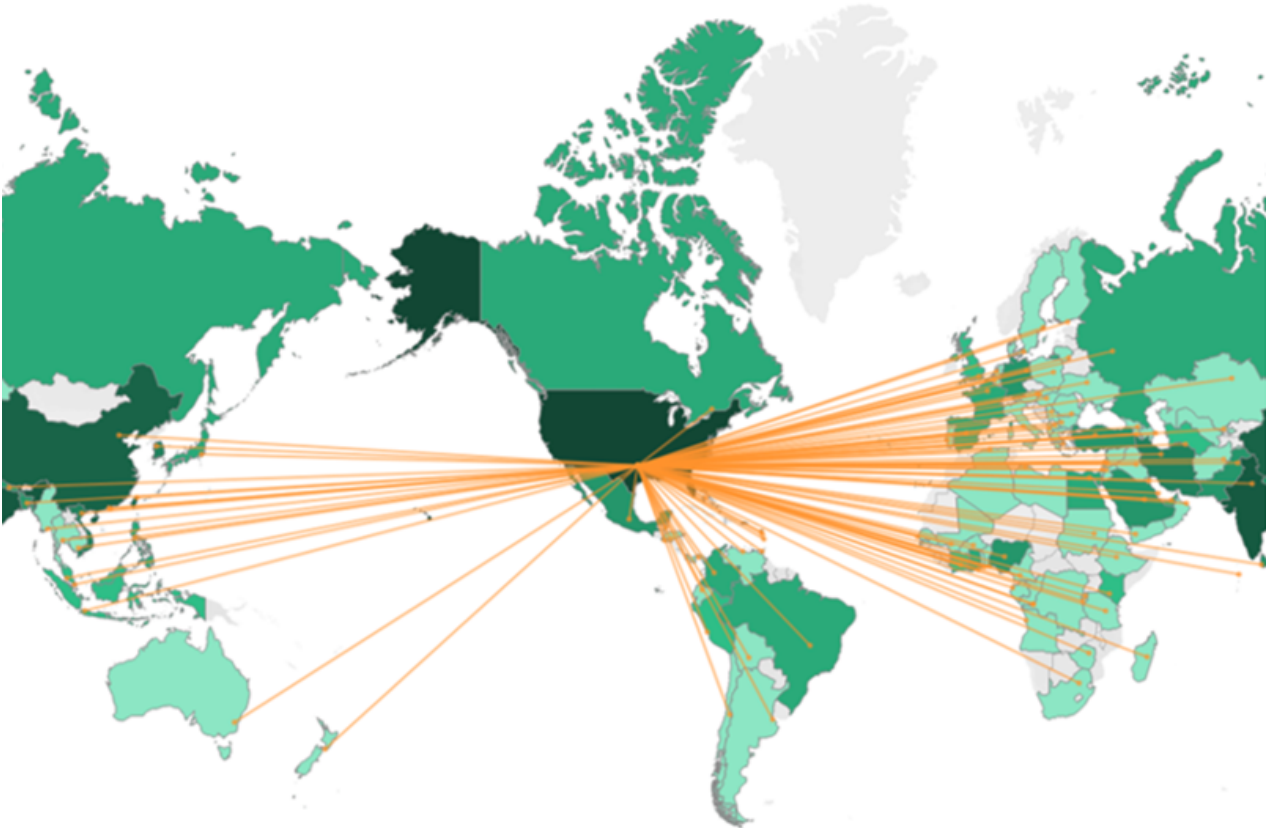

UT Dallas by the Numbers: RFI Resources

Student Enrollment—Fall 2018: 28,755

- 19,596 degree-seeking undergraduate
- 9,253 degree-seeking graduate

DFW is one of the fastest-growing metropolitan areas in America — but UT Dallas is growing even faster.

Source: Population data from U.S. Census Bureau

International Student Enrollment: 5,875 students representing 111 countries

Top Five Countries by Enrollment:

1.	India	2,743
2.	China	1,431
3.	Taiwan	201
4.	South Korea	129
5.	Iran	111

Student Enrollment by Country of Origin:

Degrees Awarded – Since 1972: 122,821

Degrees Awarded – 2017-2018 Academic Year: 8,256

Degree Programs: 142 (see <https://www.utdallas.edu/academics/degrees/>)

Graduates Who Stay in Texas: 76%