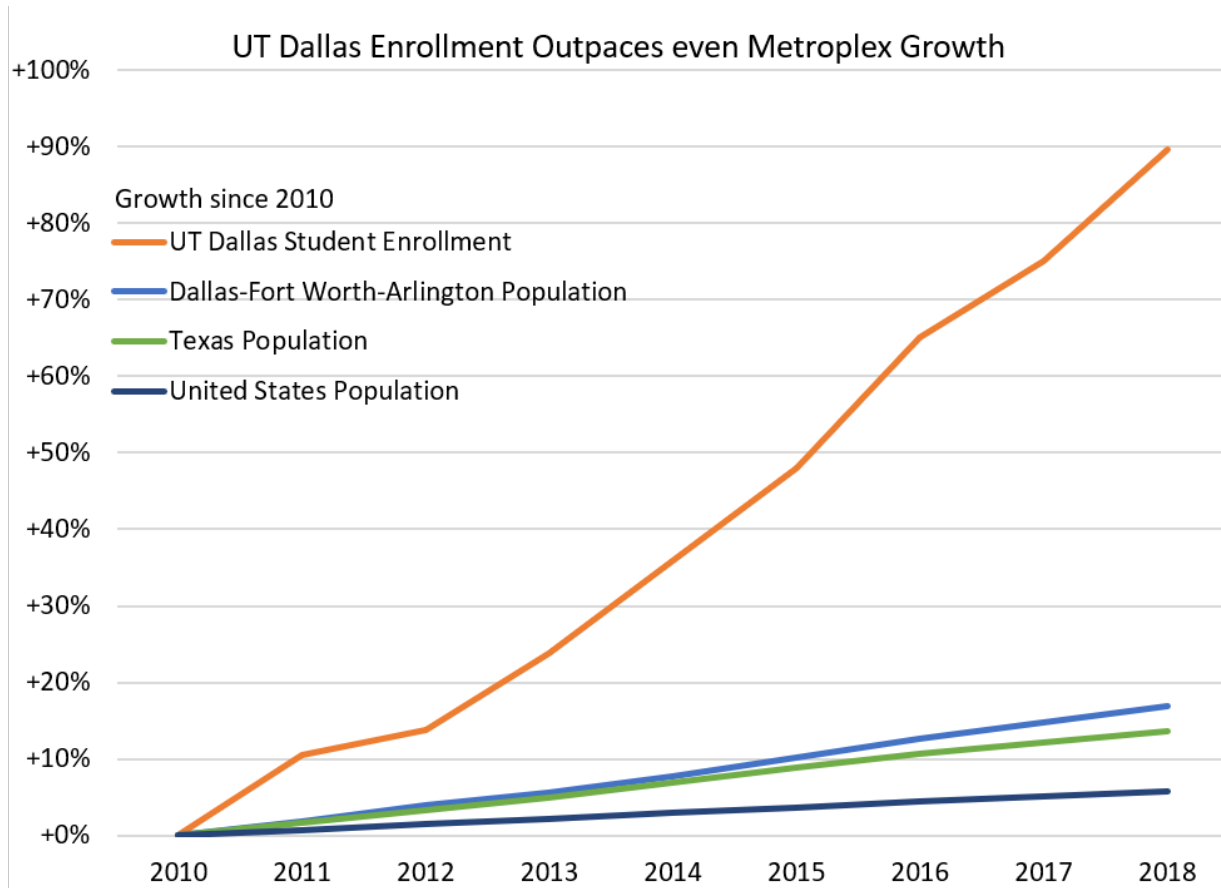

UT Dallas by the Numbers: RFI Resources

Student Enrollment—Fall 2018: 28,755

- 19,596 degree-seeking undergraduate
- 9,253 degree-seeking graduate

DFW is one of the fastest-growing metropolitan areas in America — but UT Dallas is growing even faster.

Source: Population data from U.S. Census Bureau

International Student Enrollment: 5,875 students representing 111 countries

Top Five Countries by Enrollment:

1.	India	2,743
2.	China	1,431
3.	Taiwan	201
4.	South Korea	129
5.	Iran	111

Student Enrollment by Country of Origin:

Degrees Awarded – Since 1972: 122,821

Degrees Awarded – 2017-2018 Academic Year: 8,256

Degree Programs: 142 (see <https://www.utdallas.edu/academics/degrees/>)

Graduates Who Stay in Texas: 76%