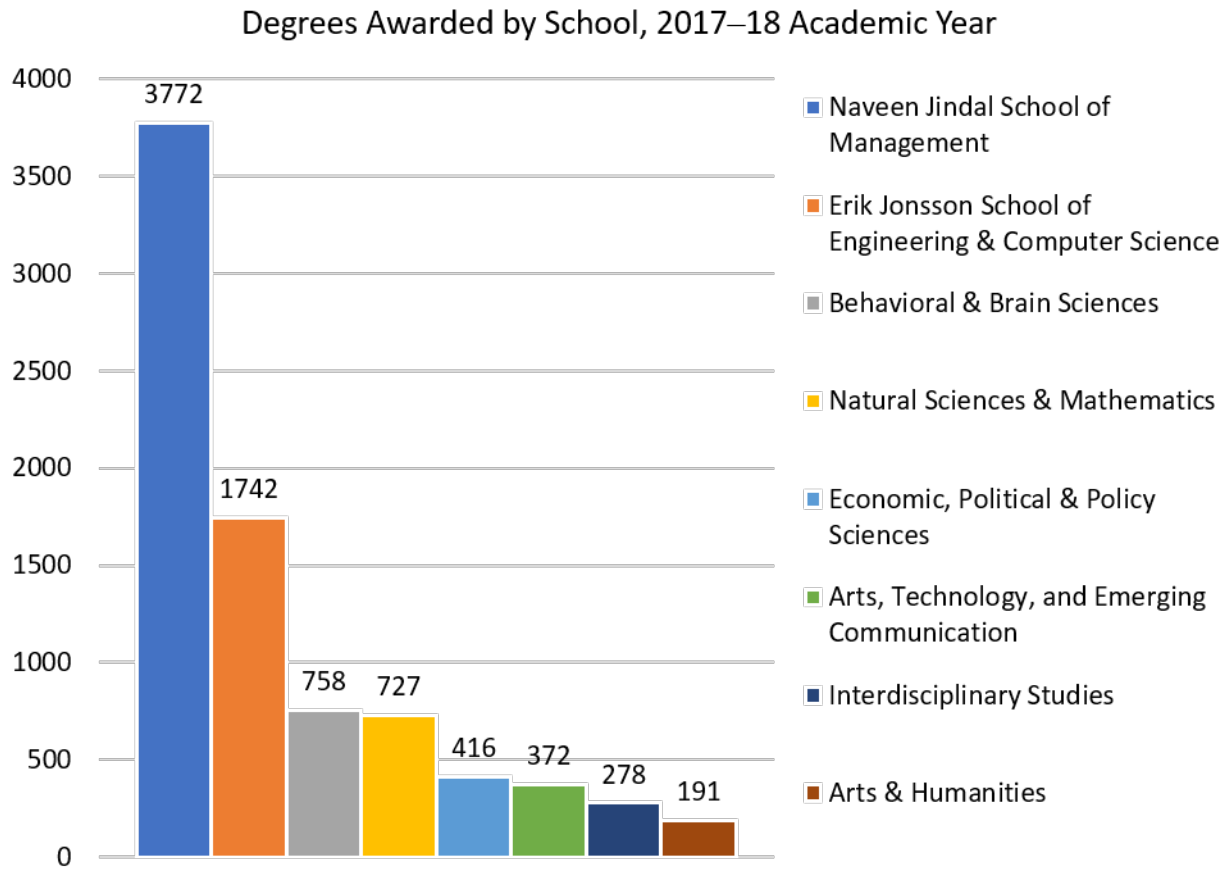

UT Dallas by the Numbers: RFI Resources

Student Enrollment—Fall 2018: 28,755

- 19,596 degree-seeking undergraduate
- 9,253 degree-seeking graduate

DFW is one of the fastest-growing metropolitan areas in America — but UT Dallas is growing even faster.

Source: Population data from U.S. Census Bureau

International Student Enrollment: 5,875 students representing 111 countries

Top Five Countries by Enrollment:

1.	India	2,743
2.	China	1,431
3.	Taiwan	201
4.	South Korea	129
5.	Iran	111

Student Enrollment by Country of Origin:

Degrees Awarded – Since 1972: 122,821

Degrees Awarded – 2017-2018 Academic Year: 8,256

Degree Programs: 142 (see <https://www.utdallas.edu/academics/degrees/>)

Graduates Who Stay in Texas: 76%